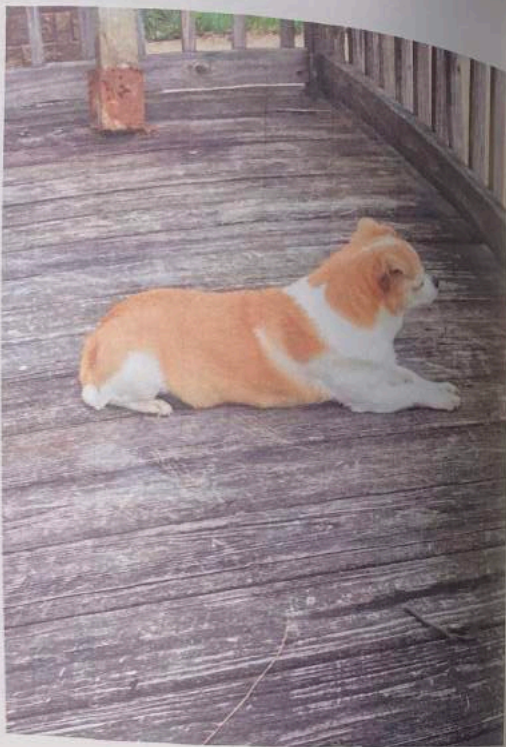

THE THIRTY-TWO PHYSICAL
CHARACTERISTICS OF THE BUDDHA

Almost Perfect Press
2024

Subhuti, what do you think? Can the Buddha be perceived by His perfectly-formed body?

No, World-honored One, the Tathagata cannot be perceived by His perfectly-formed body, because the Tathagata teaches that a perfectly-formed body is not really such; it is merely called "a perfectly-formed body."

- The Diamond Sutra

1. Level feet

2. Thousand-spoked wheels on feet

3. Long, slender fingers

4. Pliant hands and feet

5. Toes and fingers finely webbed

6. Full-sized heels

7. Arched insteps

8. Thighs like a royal stag

9. Hands reaching below the knees

10. Well-retracted male organ

11. Height is equal to stretch of arms

12. Every hair-root dark colored

13. Body hair graceful and curly

14. Golden-hued body

15. Ten-foot aura around him

16. Soft, smooth skin

17. Soles, palms, shoulders, and crown of head well-rounded

18. Area below armpits well-filled

19. Lion-shaped body

20. Body erect and upright

21. Full, round shoulders