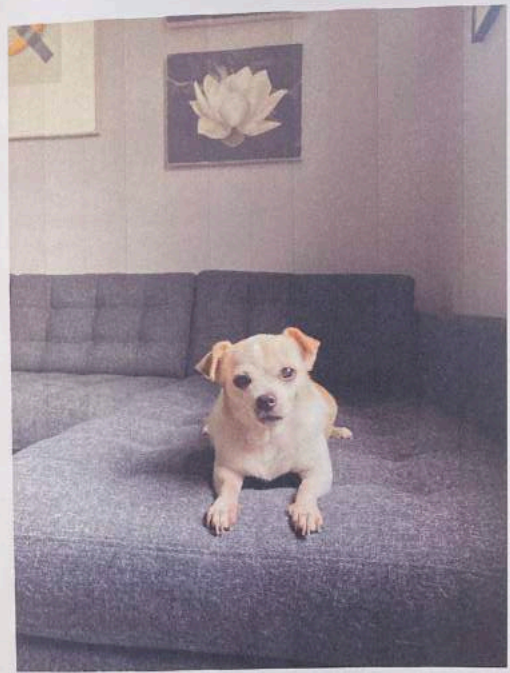

THE THIRTY-TWO PHYSICAL
CHARACTERISTICS OF THE BUDDHA

Almost Perfect Press
2024

Subhuti, what do you think? Can the Buddha be perceived by His perfectly-formed body?

No, World-honored One, the Tathagata cannot be perceived by His perfectly-formed body, because the Tathagata teaches that a perfectly-formed body is not really such; it is merely called "a perfectly-formed body."

- The Diamond Sutra

1. Level feet

2. Thousand-spoked wheels on feet

3. Long, slender fingers

4. Pliant hands and feet

5. Toes and fingers finely webbed

6. Full-sized heels

7. Arched insteps

8. Thighs like a royal stag

9. Hands reaching below the knees

10. Well-retracted male organ

11. Height is equal to stretch of arms

12. Every hair-root dark colored

13. Body hair graceful and curly

14. Golden-hued body

15. Ten-foot aura around him

16. Soft, smooth skin

17. Soles, palms, shoulders, and crown of head well-rounded

18. Area below armpits well-filled

19. Lion-shaped body

20. Body erect and upright

21. Full, round shoulders