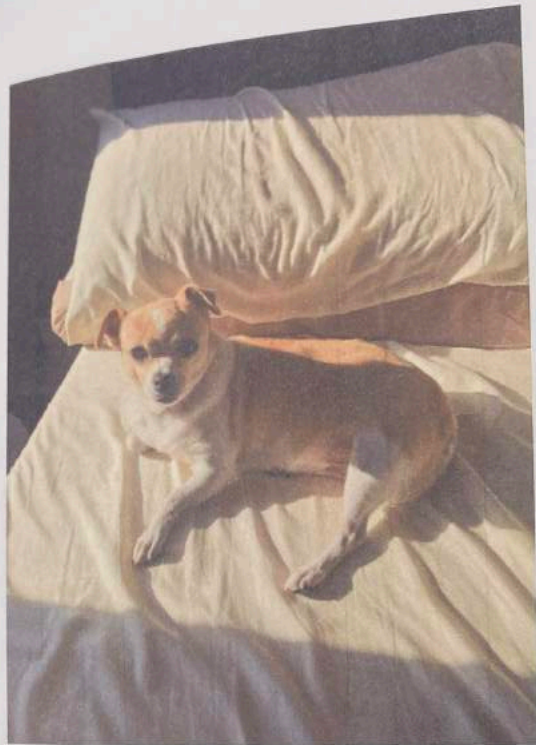

THE THIRTY-TWO PHYSICAL
CHARACTERISTICS OF THE BUDDHA

Almost Perfect Press
2024

Subhuti, what do you think? Can the Buddha be perceived by His perfectly-formed body?

No, World-honored One, the Tathagata cannot be perceived by His perfectly-formed body, because the Tathagata teaches that a perfectly-formed body is not really such; it is merely called "a perfectly-formed body."

- The Diamond Sutra

1. Level feet

2. Thousand-spoked wheels on feet

3. Long, slender fingers

4. Pliant hands and feet

5. Toes and fingers finely webbed

6. Full-sized heels

7. Arched insteps

8. Thighs like a royal stag

9. Hands reaching below the knees

10. Well-retracted male organ

11. Height is equal to stretch of arms

12. Every hair-root dark colored

13. Body hair graceful and curly

14. Golden-hued body

15. Ten-foot aura around him

16. Soft, smooth skin

17. Soles, palms, shoulders, and crown of head well-rounded

18. Area below armpits well-filled

19. Lion-shaped body

20. Body erect and upright

21. Full, round shoulders