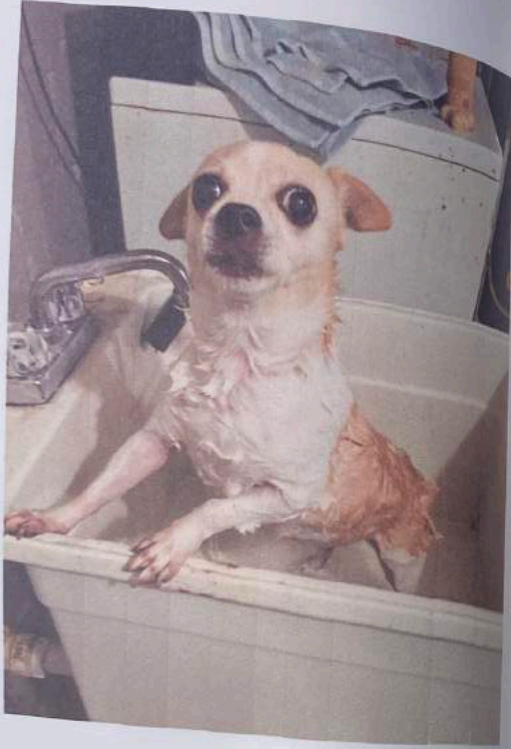

THE THIRTY-TWO PHYSICAL
CHARACTERISTICS OF THE BUDDHA

Almost Perfect Press
2024

Subhuti, what do you think? Can the Buddha be perceived by His perfectly-formed body?

No, World-honored One, the Tathagata cannot be perceived by His perfectly-formed body, because the Tathagata teaches that a perfectly-formed body is not really such; it is merely called "a perfectly-formed body."

- The Diamond Sutra

1. Level feet

2. Thousand-spoked wheels on feet

3. Long, slender fingers

4. Pliant hands and feet

5. Toes and fingers finely webbed

6. Full-sized heels

7. Arched insteps

8. Thighs like a royal stag

9. Hands reaching below the knees

10. Well-retracted male organ

11. Height is equal to stretch of arms

12. Every hair-root dark colored

13. Body hair graceful and curly

14. Golden-hued body

15. Ten-foot aura around him

16. Soft, smooth skin

17. Soles, palms, shoulders, and crown of head well-rounded

18. Area below armpits well-filled

19. Lion-shaped body

20. Body erect and upright

21. Full, round shoulders