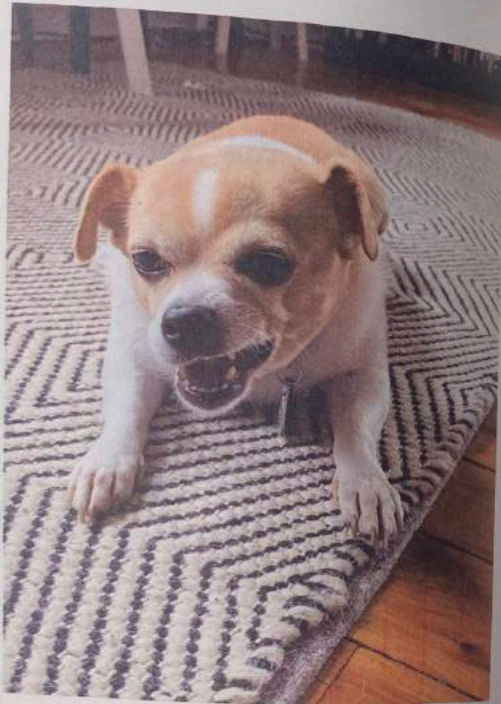

THE THIRTY-TWO PHYSICAL
CHARACTERISTICS OF THE BUDDHA

Almost Perfect Press
2024

Subhuti, what do you think? Can the Buddha be perceived by His perfectly-formed body?

No, World-honored One, the Tathagata cannot be perceived by His perfectly-formed body, because the Tathagata teaches that a perfectly-formed body is not really such; it is merely called "a perfectly-formed body."

8. Thighs like a royal stag

9. Hands reaching below the knees

10. Well-retracted male organ

11. Height is equal to stretch of arms

12. Every hair-root dark colored

13. Body hair graceful and curly

14. Golden-hued body

15. Ten-foot aura around him

16. Soft, smooth skin

17. Soles, palms, shoulders, and crown of head well-rounded

18. Area below armpits well-filled

19. Lion-shaped body

20. Body erect and upright

21. Full, round shoulders

22. Forty teeth

23. Teeth white, even, and close

24. Four canine teeth pure white

25. Jaw like a lion

26. Saliva that improves the taste of all food

27. Tongue long and broad

28. Voice deep and resonant

29. Eyes deep blue