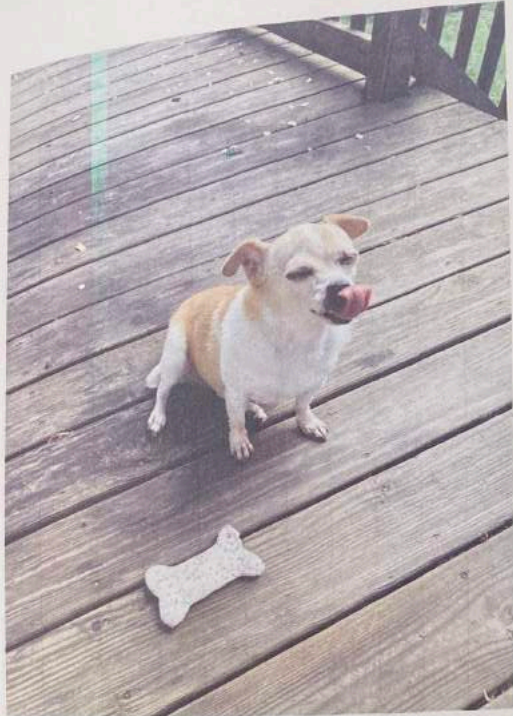

THE THIRTY-TWO PHYSICAL
CHARACTERISTICS OF THE BUDDHA

Almost Perfect Press
2024

Subhuti, what do you think? Can the Buddha be perceived by His perfectly-formed body?

No, World-honored One, the Tathagata cannot be perceived by His perfectly-formed body, because the Tathagata teaches that a perfectly-formed body is not really such; it is merely called "a perfectly-formed body."

8. Thighs like a royal stag

9. Hands reaching below the knees

10. Well-retracted male organ

11. Height is equal to stretch of arms

12. Every hair-root dark colored

13. Body hair graceful and curly

14. Golden-hued body

15. Ten-foot aura around him

16. Soft, smooth skin

17. Soles, palms, shoulders, and crown of head well-rounded

18. Area below armpits well-filled

19. Lion-shaped body

20. Body erect and upright

21. Full, round shoulders

22. Forty teeth

23. Teeth white, even, and close

24. Four canine teeth pure white

25. Jaw like a lion

26. Saliva that improves the taste of all food

27. Tongue long and broad

28. Voice deep and resonant

29. Eyes deep blue